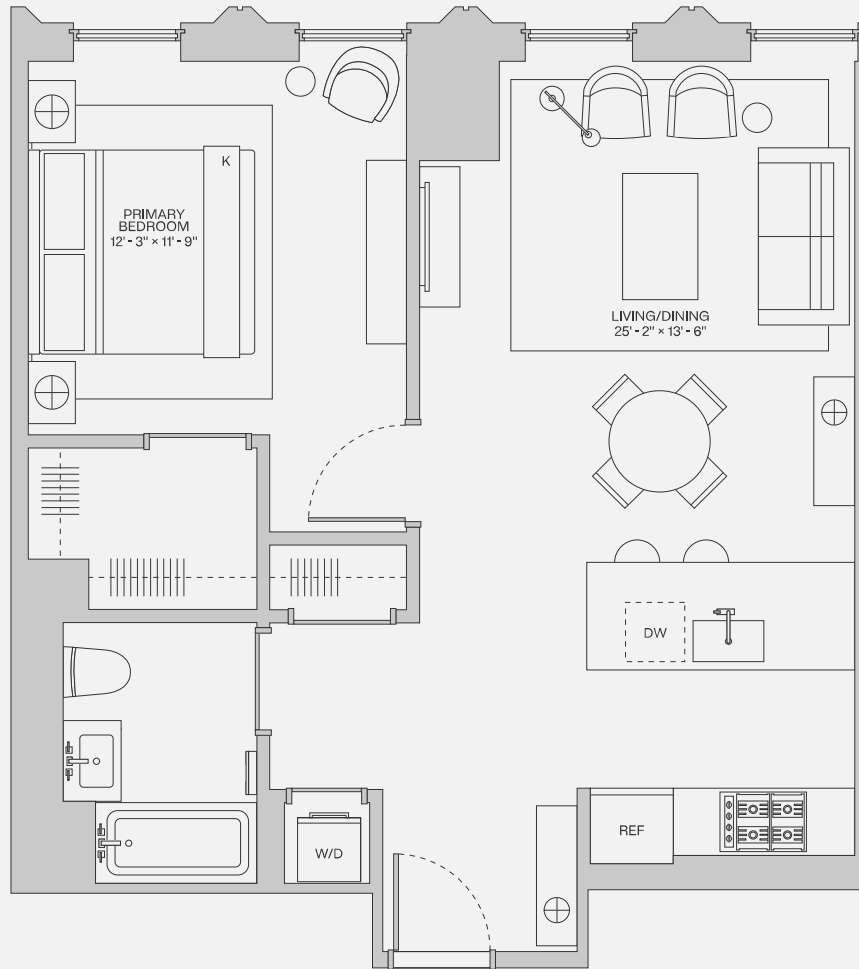

THE BROOK

RESIDENCE

PENTHOUSE C

RESIDENCE FEATURES

- + Keyless entry
- + Wide plank 6.5" white oak flooring
- + Floor to ceiling showcase operable windows
- + Custom solar shades
- + Ceiling heights up to 10'-6"
- + Select loft residences with ceiling heights up to 15'-0"
- + In-home Bosch washer/dryer
- + Gracious walk-in closets
- + Building-wide immediate turnkey-ready high-speed internet
- + Central heat and air conditioning with smart thermostats